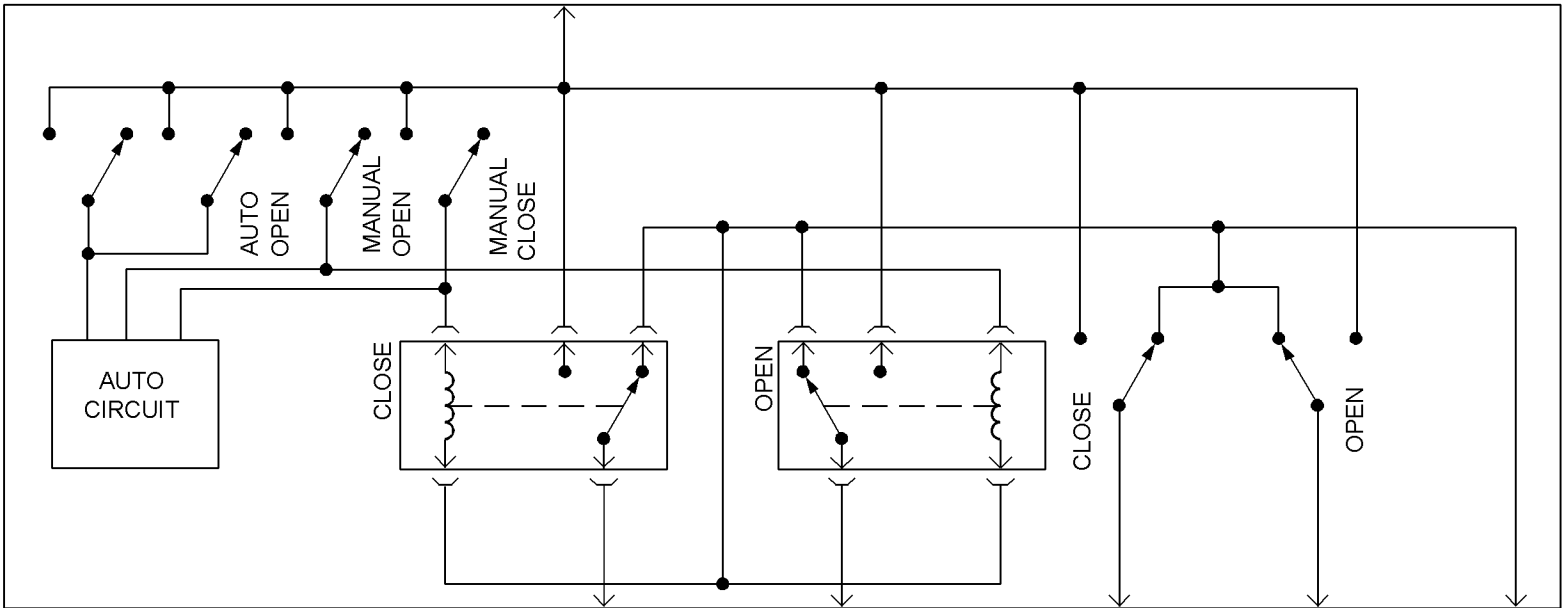

BRN

BRN

POWER WINDOW SWITCH

GRN/RED

WHT/RED

RED/BLK

RED/GRN

BLK